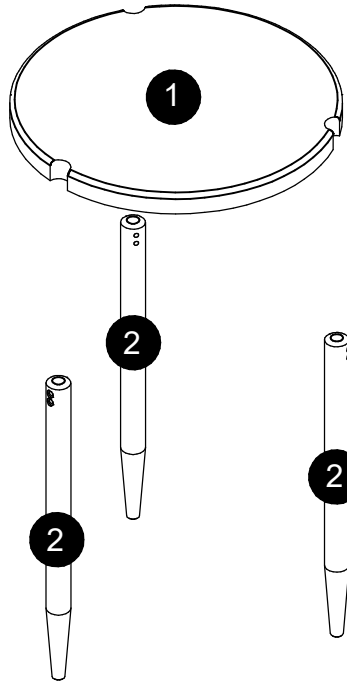

Mesa Lateral Tamborim Tambourine Side Table Mesa Lateral Tamborín

www.delavie.com.br

Instrução de montagem Assembly instructions Instruccione de montaje

Ferramentas necessárias
(não incluso)

Tools you'll need
(not included)

A
1/4x60mm (12x)

B
(6x)

C
(6x)

D
4mm (1x)

1

(3X)

2

C
(6x)

Remove the backing from the sticker (C)

Place Sticker (C) over all visible screw heads.

Final Assembly