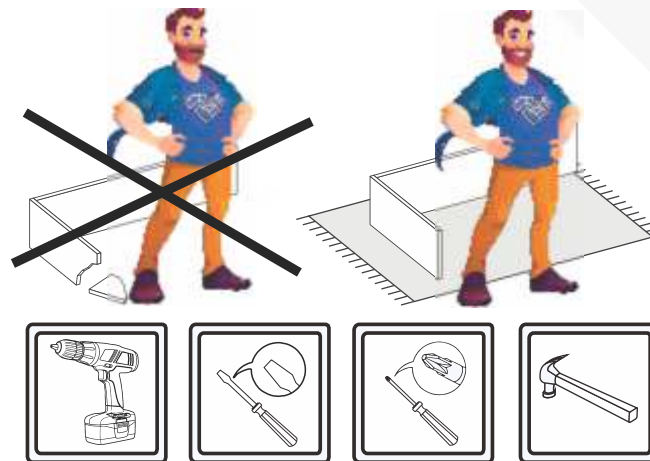

As ferramentas necessárias para montagem do produto não são fornecidas.
The necessary tools for assembly aren't supplied.

Las herramientas necesarias para armar los productos no son fornecidas.