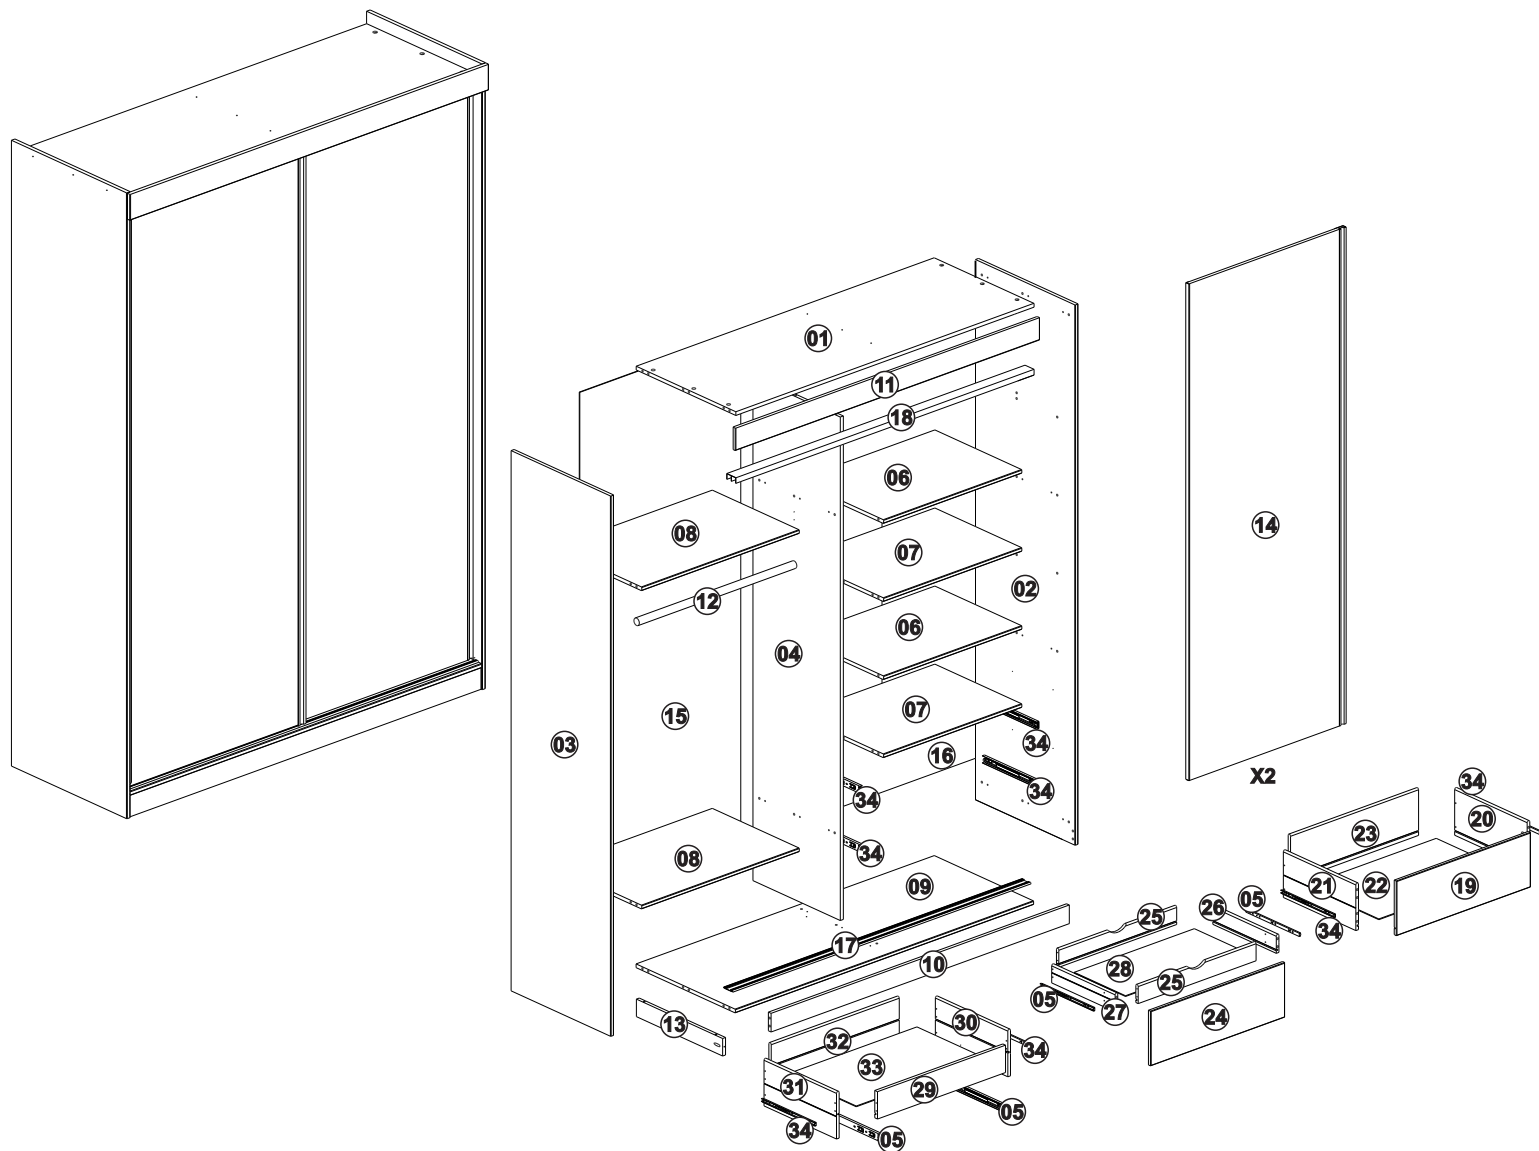

INSTRUÇÃO DE MONTAGEM Assembly Instruction / Instrucciones de montaje

ROUPEIRO 2 PORTAS DE CORRER FIRENZE

Ref.: 1450

Wardrobe 2 Doors sliding / Ropero 2 Puertas correderas

2h.