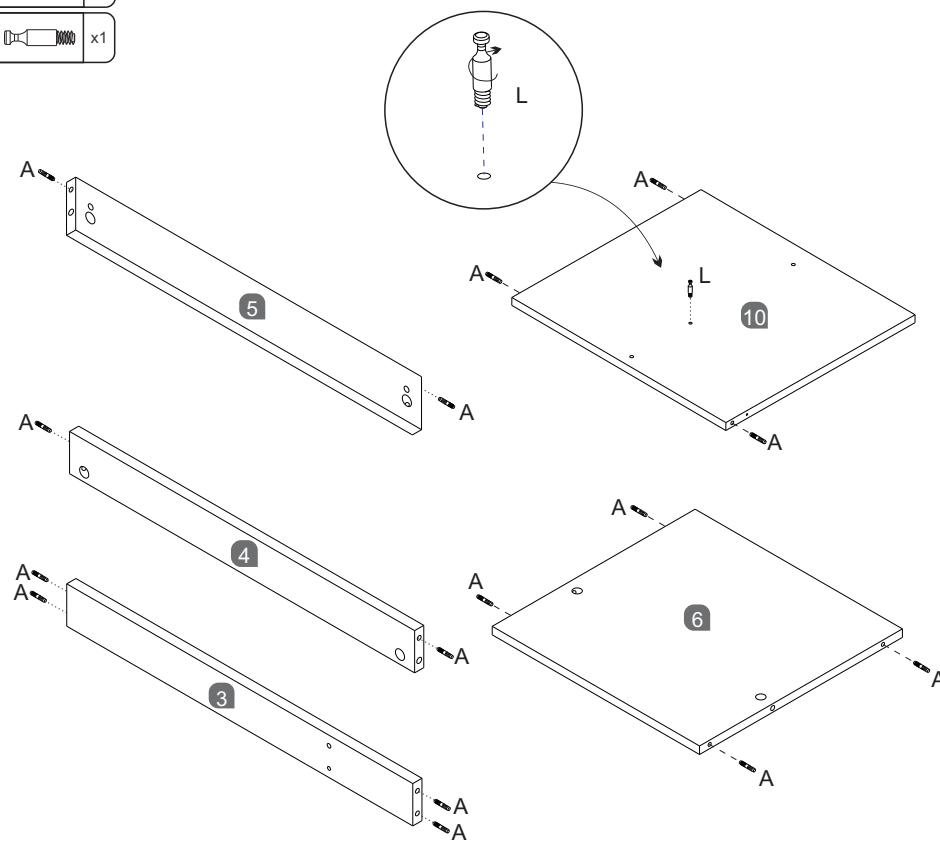

Toucaador
Mueble para Baño
Bathroom cabinet

TULIPA

A	15/64" x 1.3/16" 6x30mm	x19	E	5/32" x 1/2" 4,0 x 12 mm	x28	J	J1 J2	x2	N	5/16" 8 mm	x2
B		x2	F	3,5 x 35 mm	x2	K		x1	O	3/16" x 2" 5,0 x 50 mm	x2
C		x2	G	L	x2	L		x10	P		x4
D		x1	H		x4	M		x10	Q		x1
						R		x4			

0	VIDRO SOBREPOR / OVERLAPPED GLASS / VIDRIO SUPERPUESTO	x1
1	BASE / BASE / BASE	x1
2	LATERAL ESQUERDA / LEFT SIDE / LATERAL IZQUIERDO	x1
3	BATENTE / BATTEN / SOPORTE	x1
4	BARRA FRENTE / FRONT BAR / BARRA FRONTAL	x1
5	BARRA FUNDO / BACKSIDE BAR / BARRA TRASERA	x1
6	PRATELEIRA / SHELF / ESTANTE	x1
7	LATERAL DIREITA / RIGHT SIDE / LATERAL DERECHO	x1
8	PORTA RIPADA / RIPPED DOOR / PUERTA RIPADA	x1
9	PORTA MENOR / SMALLER DOOR / PUERTA PEQUEÑA	x1
10	DIVISÓRIA / PARTITION / PARTIÇÃO	x1
11	PORTA-CONDIMENTOS / SPICE RACK / ESPECIERO	x1

01

A	x15
L	x1

02

B	x2
C	x2
L	x9
J1	x2
A	x4
E	x8

03

J2	x2
E	x4
H	x4
P	x4

04

F	x1
M	x4