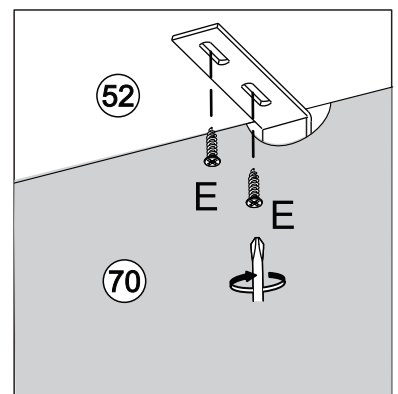

3,5x14
4x E

4x O

Regulagem da Gaveta

20

3,5x14
16x E

4,0x35
4x G

4x N

8x P

21

3,5x14
16x E

Regulagem
das Portas

 3,5x14 4x E	 2x Q	 5,0x50 2x R	 Ø8 2x S	 2x T
---	---	--	---	---

2x

Kit Anti Tombamento