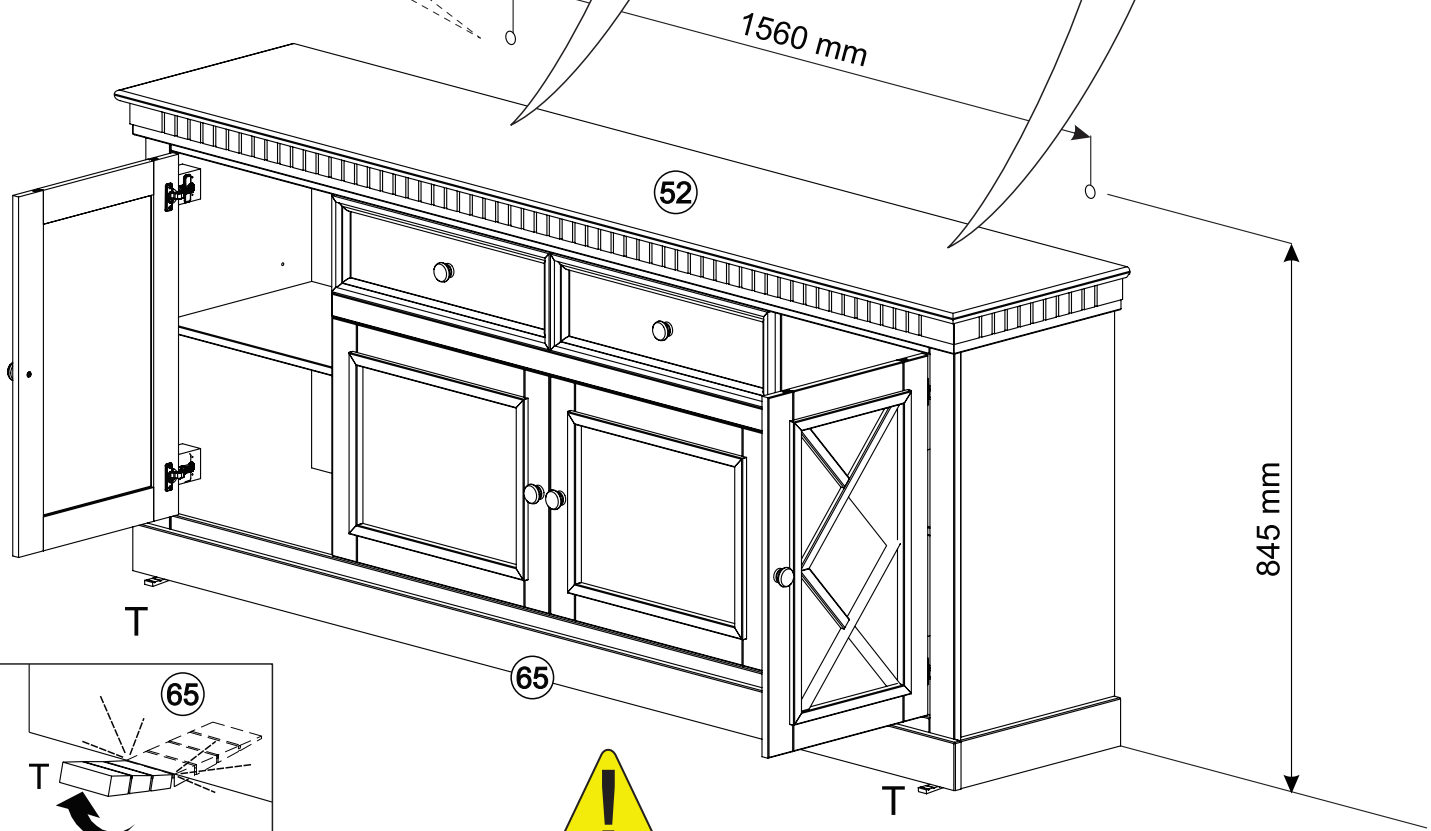

3,5x14
4x E

4x O

Regulagem da Gaveta

20

3,5x14
16x E

4,0x35
4x G

4x N

8x P

21

3,5x14
16x E

Regulagem
das Portas

 3,5x14 4x E	 2x Q	 5,0x50 2x R	 Ø8 2x S	 2x T
---	---	--	---	---

2x

Kit Anti Tombamento