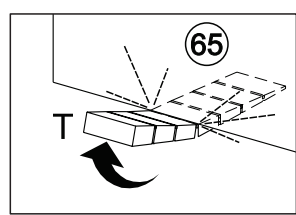

3,5x14
4x E

4x O

Regulagem da Gaveta

20

3,5x14
16x E

4,0x35
4x G

4x N

8x P

21

3,5x14
16x E

Regulagem
das Portas

 3,5x14 4x E	 2x Q	 5,0x50 2x R	 Ø8 2x S	 2x T
---	---	--	---	---

2x

Kit Anti Tombamento