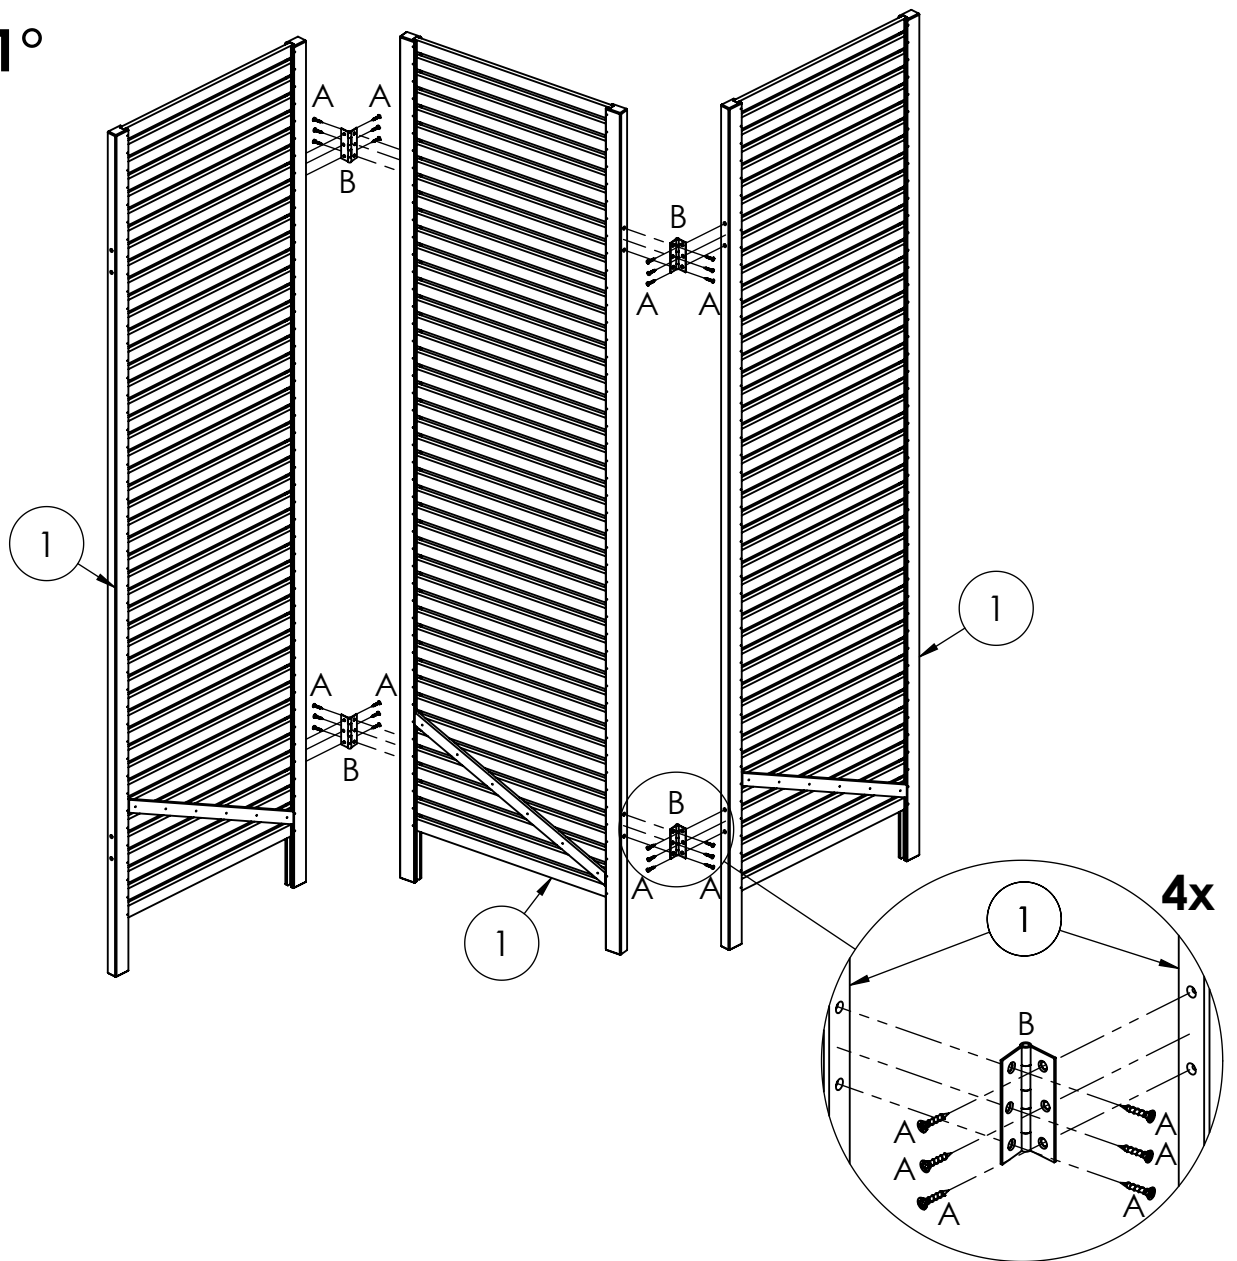

A		Ø3,5x20mm	24
		703.017.004	
		MOD 1201	
B			04
		709.001.102	

1°

Ferramentas necessárias (não fornecidas) / Needed Tools (not provided)

 <p>Martelo Borracha Rubber Hammer</p>	 <p>Chave de Fenda Cruzada Phillips Screwdriver</p>	 <p>Chave de Boca Wrench</p>	 <p>Parafusadeira Elétrica Electric Screwdriver</p>	
---	--	---	--	---