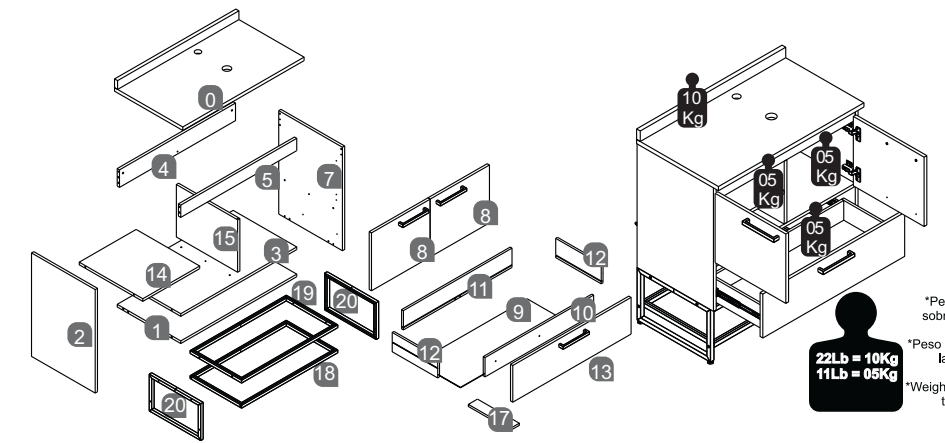

A	15/64 x 1" 3/16 6x30mm	x24	F	5/32 x 1" in 4,0 x 25 mm	x3	K	5/16 in 8 mm	x4	P	5/32 x 1" 3/16 in 4,0 x 30 mm	x8
B		x4	G		x4	L	3/16 x 2" in 5,0 x 50 mm	x4	Q	3/16 x 1" 1/4 in 4,5 x 30 mm	x4
C	1/8 x 1/2 3,0 x 12 mm	x4	H	G1 G2	x1	M		x3	R		x4
D	9/64 x 1" 3/8 in 3,5 x 35 mm	x2	I		x10	N	5/32 x 1" in 3,5 x 25 mm	x6	S		x4
E	5/32 x 1/2 in 4,0 x 12 mm	x40	J		x10	O		x8	T		x2

22lb = 10Kg
11Lb = 05Kg

0	TAMPO GRANITO / GRANITE TOP PANEL / CUBIERTA DE GRANITO	x1
1	BASE / BASE / BASE	x1
2	LATERAL ESQUERDA / LEFT SIDE / LADO IZQUIERDO	x1
3	PRATELEIRA / SHELF / ESTANTE	x1
4	BARRA FUNDO / BACKSIDE BAR / BARRA TRASERA	x1
5	BARRA FRENTE / FRONT BAR / BARRA FRONTAL	x1
7	LATERAL DIREITA / RIGHT SIDE / LATERAL DERECHO	x1
8	PORTA / DOOR / PUERTA	x2
9	FUNDO DA GAVETA / BOTTOM DRAWER / FONDO DEL CAJÓN	x1
10	CONTRA FRENTE / AGAINST HEAD / ANTES DELANTERA	x1
11	CONTRA FUNDO GAVETA / BACK PANEL OF THE DRAWER / TRASERA DEL CAJÓN	x1
12	LATERAL GAVETA / DRAWER SIDE / LATERAL DEL CAJÓN	x2
13	FRENTE DA GAVETA / DRAWER FACE / FRENTE DEL CAJÓN	x1
14	PRATELEIRA MENOR / SMALLER SHELF / ESTANTE PEQUEÑO	x1
15	DIVISÓRIA / PARTITION / PARTICIÓN	x1
17	REFORÇO DA GAVETA / BATTEN DRAWER / SOPORTE DEL CAJÓN	x1
18	QUADRO ALUMINIO INFERIOR / LOWER METALLIC BASE / BASE METÁLICA INFERIOR	x1
19	QUADRO ALUMINIO SUPERIOR / TOP METALLIC BASE / BASE METÁLICA SUPERIOR	x1
20	QUADRO ALUMINIO LATERAL DIR,ESQ / RIGHT, LEFT SIDE METALLIC / LATERAL METÁLICA IZQ.,DER.	x2