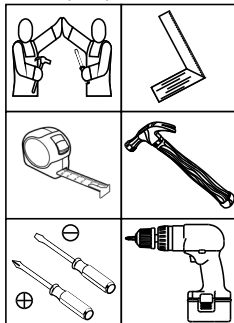

HENN

Ind. e Com. de Móveis Henn
Mondai - SC - Brasil

☎ +55 49 3674.3500

📧 @moveishenn
www.henn.com.br

**INSTRUÇÕES DE
MONTAGEM**

**INSTRUCCIONES DE MONTAJE
ASSEMBLY INSTRUCTIONS**

Rodapé para Balcão 1000mm

Rodapié para Balcón 1000mm

Footer for Balcony 1000mm

Referência/Cor

1. ☐ C951-23 - DUNA
2. ☐ C951-131 - CINZA
3. ☐ C951-139 - OFF WHITE
4. ☐ C951-170 - CAPUCCINO

Requisitos para montagem

Requisitor para la montaje

Assembly Requirements

Imagens meramente ilustrativas
Imágenes meramente ilustrativas
Images for illustration only