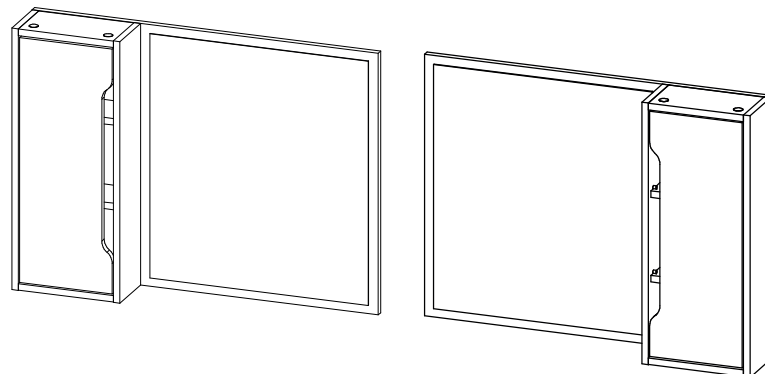

MONTAGEM ESQUERDA

MONTAGEM DIREITA