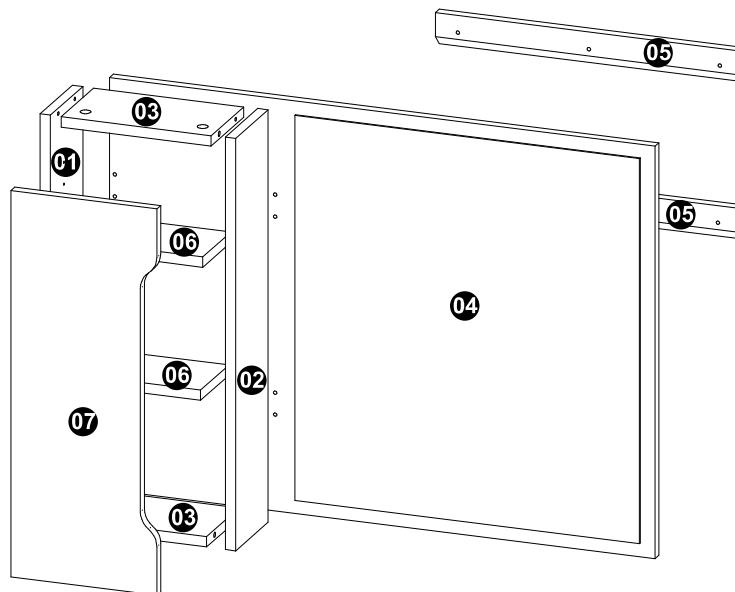

Notas especiales:

01 -Examine completamente todas las piezas del mueble antes de iniciar el trabajo.

02 -Se recomienda montar el mueble conforme el Manual de Ensamblaje.
03 -Es de responsabilidad del montador seguir las instrucciones del Manual de Ensamblaje, que son fundamentales para garantizar la estructura del mueble.

04 -Para limpieza solamente usar trapo húmedo y jabón neutro.

Guarante certificate:

The guarantee of products manufactured by Móveis Videira LTDA covers any defects / manufacturing defects, within the period established by the Consumer Protection Code, in its Article 26, II, which provides for a legal guarantee of ninety (90) days.

CóD	DESCRIÇÃO	DESCRIPTION	DESCRIPCION	QTD	RAW MATERIAL	DIMENSION	CÓD
01	Lateral Esquerda Nicho	Nicho Right Side	Lateral Izquierda Nicho	1	MDP 15mm	600x126x15mm	313645
02	Lateral Nicho	Nicho Side	Lateral Nicho	1	MDP 15mm	600x126x15mm	303645
03	Tampo Base Nicho	Nicho Base Top	Tapa Base Nicho	2	MDP 15mm	220x126x15mm	713609
04	Painel Espelho	Mirror Panel	Panel Espejo	1	MDP 15mm	600x600x15mm	903648
05	Suporte Painel	Panel Support	Suporte Panel	4	MDP 15mm	450x50x15mm	9795
06	Prateleira Nicho	Nicho Shelf	Estante Nicho	2	MDP 15mm	220x110x15mm	203645
07	Porta	Door	Puerta	1	MDP 15mm	562x214x15mm	63645

REF	DESCRIÇÃO	QTD	CÓD
A	Parafuso 3,5 x 14mm CC	08	3639
B	Parafuso 4 x 25mm CC	06	9511
C	Parafuso 3,5 x 40mm CC	04	8115
D	Parafuso 5 x 60mm CC	04	1618

ILUSTRAÇÃO - ILUSTRACION - ILLUSTRATION

REF	DESCRIÇÃO	QTD	CÓD
E	Cavilha 5 x 30mm	08	3880
F	40x8mm Bucha 8mm	04	5623
G	Adesivo Tapa Furo	04	
H	34x7mm Parafuso minifix	04	3771
I	15x12mm Tambor minifix	04	9516
J	Dobradiça Alta 26mm Calço Nº 12	02	6517
K	14x8x5mm Suporte Prateleira 5x8 c/ estria	08	3748