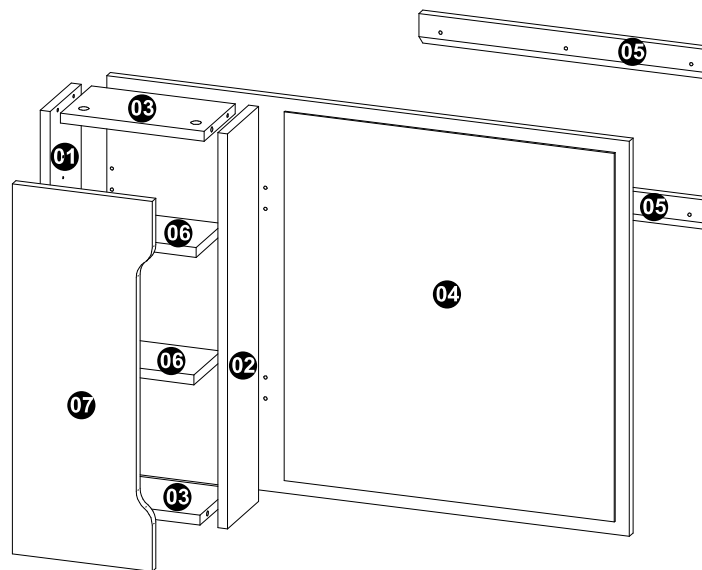

Notas especiales:

01 -Examine completamente todas las piezas del mueble antes de iniciar el trabajo.

02 -Se recomienda montar el mueble conforme el Manual de Ensamblaje.
03 -Es de responsabilidad del montador seguir las instrucciones del Manual de Ensamblaje, que son fundamentales para garantizar la estructura del mueble.

04 -Para limpieza solamente usar trapo húmedo y jabón neutro.

Guarante certificate:

The guarantee of products manufactured by Móveis Videira LTDA covers any defects / manufacturing defects, within the period established by the Consumer Protection Code, in its Article 26, II, which provides for a legal guarantee of ninety (90) days.

CóD	DESCRIÇÃO	DESCRIPTION	DESCRIPCION	QTD	RAW MATERIAL	DIMENSION	CÓD
01	Lateral Esquerda Nicho	Nicho Right Side	Lateral Izquierda Nicho	1	MDP 15mm	600x126x15mm	313645
02	Lateral Nicho	Nicho Side	Lateral Nicho	1	MDP 15mm	600x126x15mm	303645
03	Tampo Base Nicho	Nicho Base Top	Tapa Base Nicho	2	MDP 15mm	220x126x15mm	713609
04	Painel Espelho	Mirror Panel	Panel Espejo	1	MDP 15mm	800x600x15mm	903645
05	Suporte Painel	Panel Support	Suporte Panel	4	MDP 15mm	450x50x15mm	9795
06	Prateleira Nicho	Nicho Shelf	Estante Nicho	2	MDP 15mm	220x110x15mm	203645
07	Porta	Door	Puerta	1	MDP 15mm	562x214x15mm	63645

REF	DESCRIÇÃO	QTD	CÓD
A	Parafuso 3,5 x 14mm CC	08	3639
B	Parafuso 4 x 25mm CC	06	9511
C	Parafuso 3,5 x 40mm CC	04	8115
D	Parafuso 5 x 60mm CC	04	1618

ILUSTRAÇÃO - ILUSTRACION - ILLUSTRATION

REF	DESCRIÇÃO	QTD	CÓD
E	Cavilha 5 x 30mm	08	3880
F	40x8mm Bucha 8mm	04	5623
G	Adesivo Tapa Furo	04	
H	34x7mm Parafuso minifix	04	3771
I	15x12mm Tambor minifix	04	9516
J	Dobradiça Alta 26mm Calço Nº 12	02	6517
K	14x8x5mm Suporte Prateleira 5x8 c/ estria	08	3748