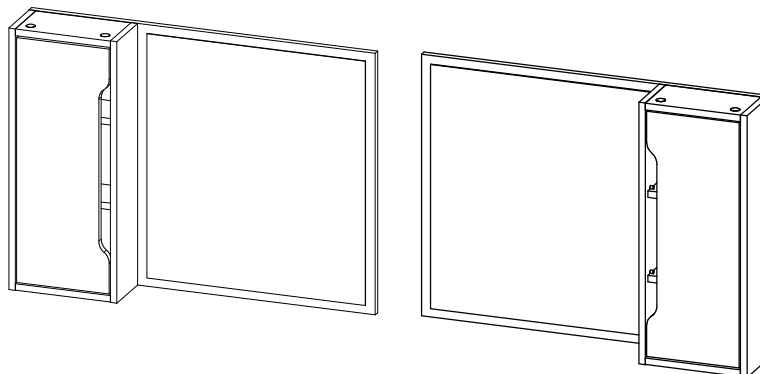

MONTAGEM ESQUERDA

MONTAGEM DIREITA