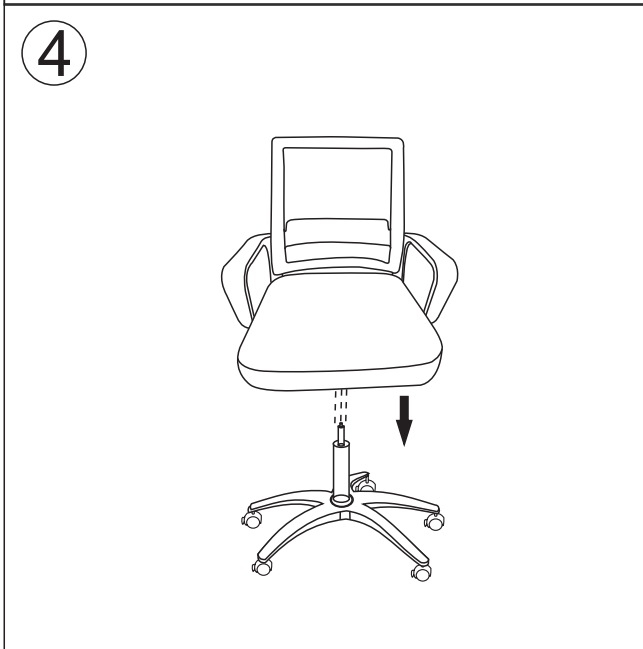

OR DESIGN

MANUAL DE MONTAGEM

CADEIRA LYON

REF: OR-3334BAIXA

A  x1	B  x1	C  x2	D  x1
E  x1	F  x1	G  x5	H  x4
I  x4	J  x2	K  x1	