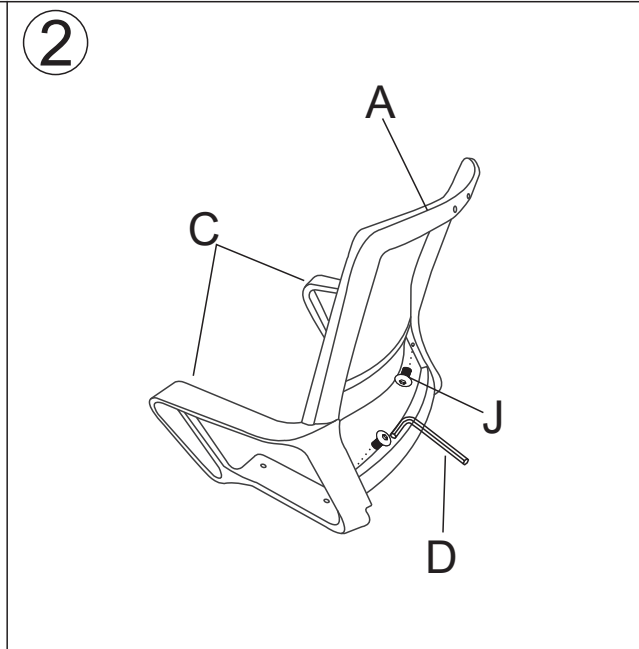

OR DESIGN

MANUAL DE MONTAGEM

CADEIRA LYON

REF: OR-3334BAIXA

A  x1	B  x1	C  x2	D  x1
E  x1	F  x1	G  x5	H  x4
I  x4	J  x2	K  x1	