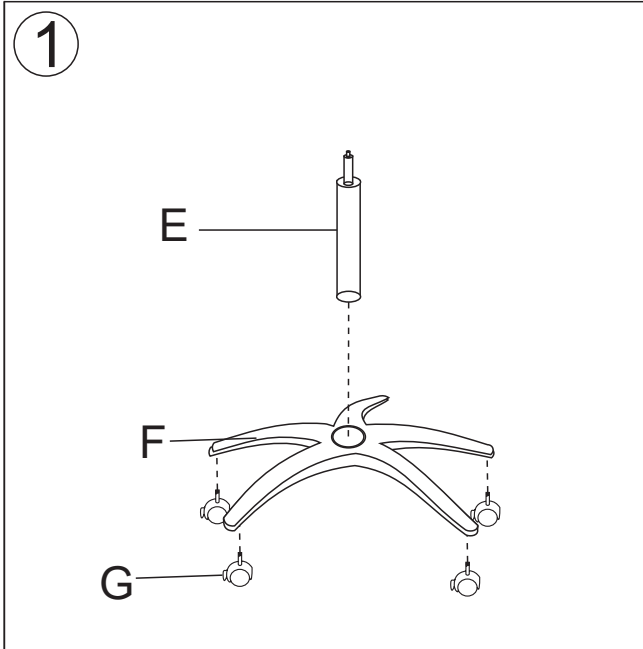

OR DESIGN

MANUAL DE MONTAGEM

CADEIRA LYON

REF: OR-3334BAIXA

A  x1	B  x1	C  x2	D  x1
E  x1	F  x1	G  x5	H  x4
I  x4	J  x2	K  x1	