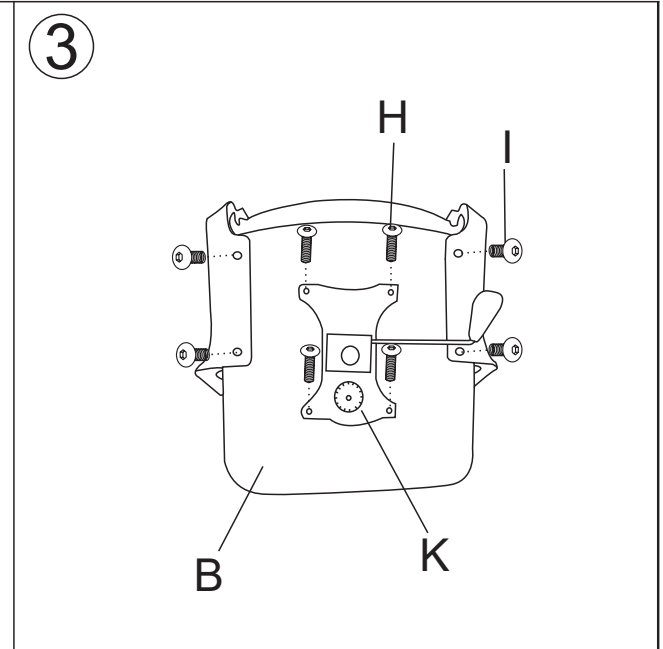

OR DESIGN

MANUAL DE MONTAGEM

CADEIRA LYON

REF: OR-3334BAIXA

A  x1	B  x1	C  x2	D  x1
E  x1	F  x1	G  x5	H  x4
I  x4	J  x2	K  x1	