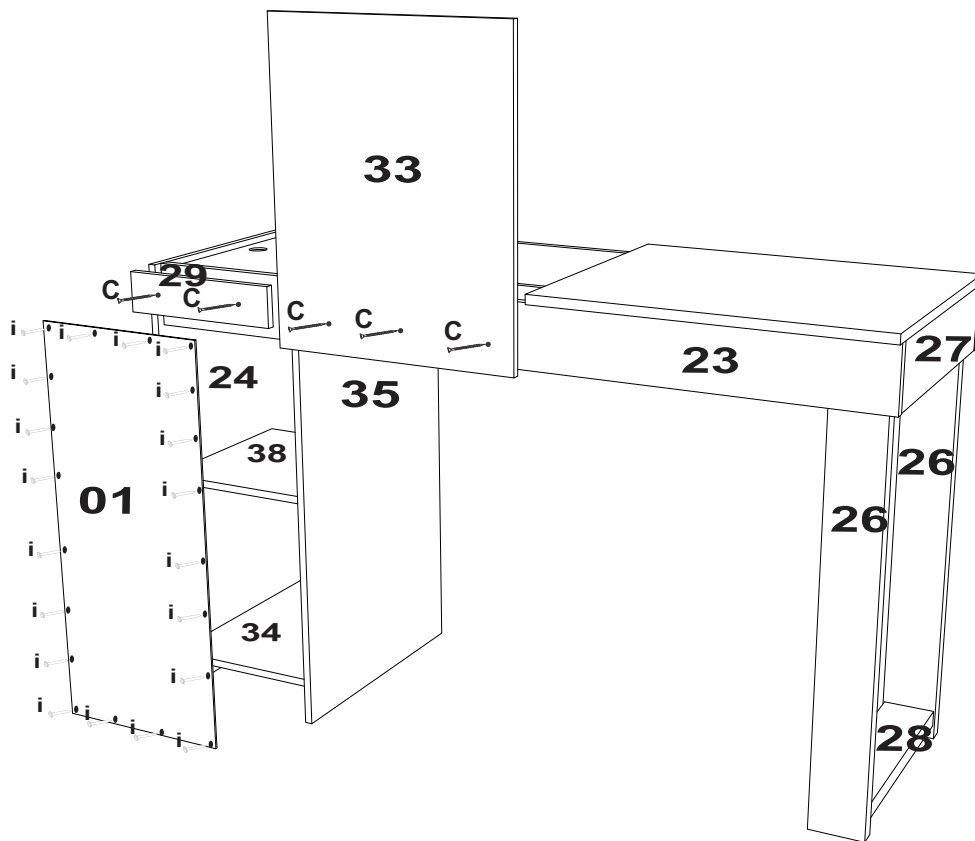

5°

C	PARAFUSO 4,0 X 22 mm CABEÇA CHATA	SCREW 4,0 * 22 TORNILLO 4,0 * 22	05	
I	PREGO 8 X 8	8 x 8 NAIL CLAVO 8 x 8	22