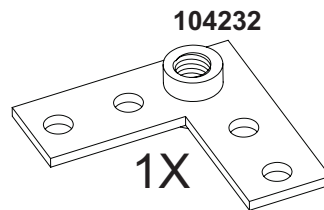

FERRAMENTAS **NÃO** FORNECIDAS, MAS NECESSÁRIAS
PARA A MONTAGEM DO PRODUTO

HERRAMIENTAS **NO** SUMINISTRADAS, MAS NECESARIAS PARA EL MONTAJE DEL PRODUCTO
TOOLS **NOT** SUPPLIED, BUT NECESSARY FOR THE ASSEMBLY