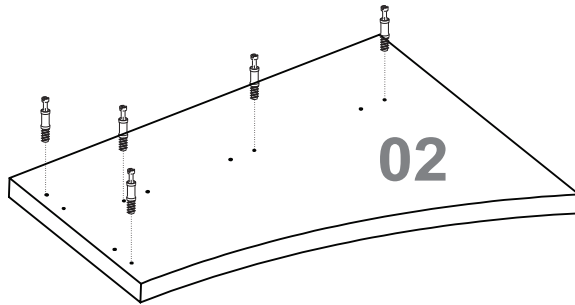

1

10X

2

5X

3

4X

4X

4X

4X

8X

4

6X

3X