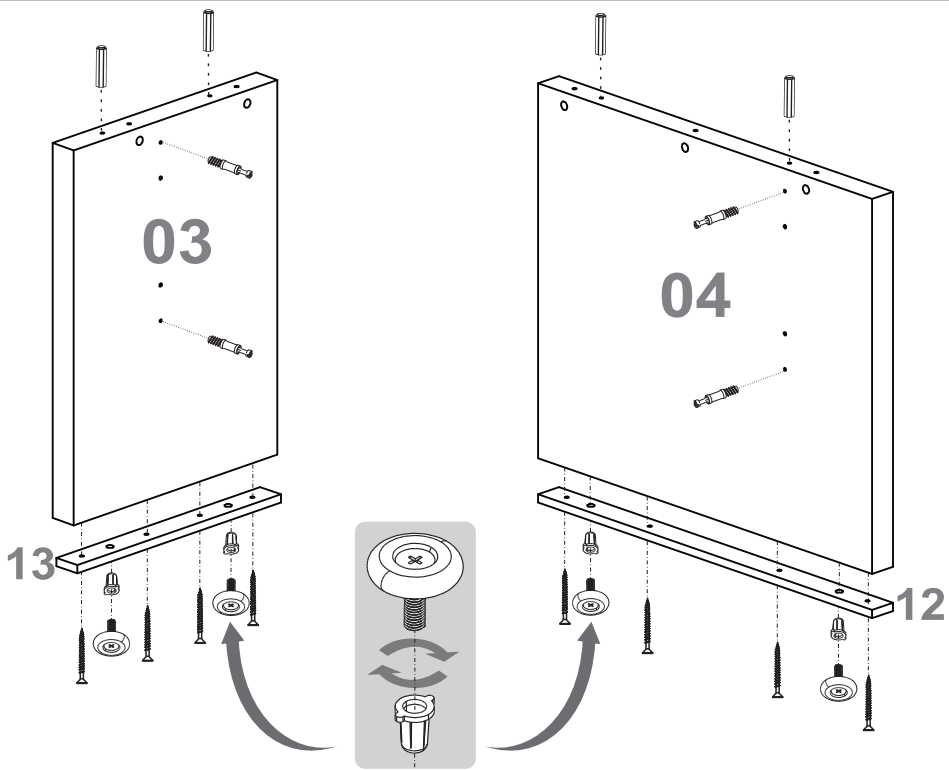

1

10X

2

5X

3

4X

4X

4X

4X

8X

4

6X

3X