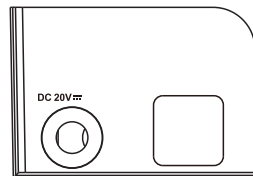

1

998 mm

TOP

logo:35x4mm

WAVCONE

Dolby Audio

WAVCONE logo:35x4.5mm

FRONT

110 mm

56 mm

S5主机后牌 69x24mm

WAVCONE ATLANTIC OCEAN  
 5.1 Channel Soundbar with Wireless Subwoofer and Surround Speakers  
 Power Input: 20V ~ 1.8A  
 Output Power: 90W  
 USB Output: 2V ~ 200mA  
 Made in China

BACK

logo:12x1.5mm

2

环绕箱后牌 50x15mm

3

低音后牌 35x25mm