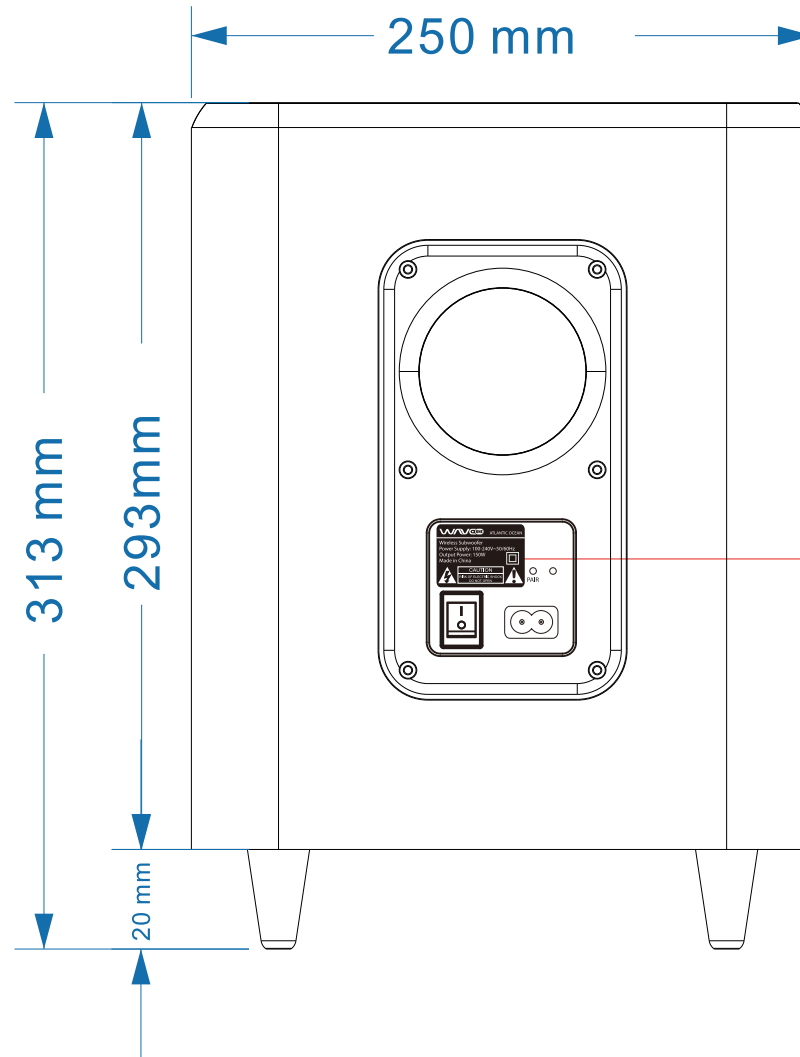

1

998 mm

TOP

logo:35x4mm

WAVCONE

Dolby Audio

WAVCONE logo:35x4.5mm

FRONT

110 mm

56 mm

S5主机后牌 69x24mm

WAVCONE ATLANTIC OCEAN  
 5.1 Channel Soundbar with Wireless Subwoofer and Surround Speakers  
 Power Input: 20V ~ 1.8A  
 Output Power: 90W  
 USB Output: 2V ~ 200mA  
 Made in China

BACK

logo:12x1.5mm

2

环绕箱后牌 50x15mm

3

低音后牌 35x25mm