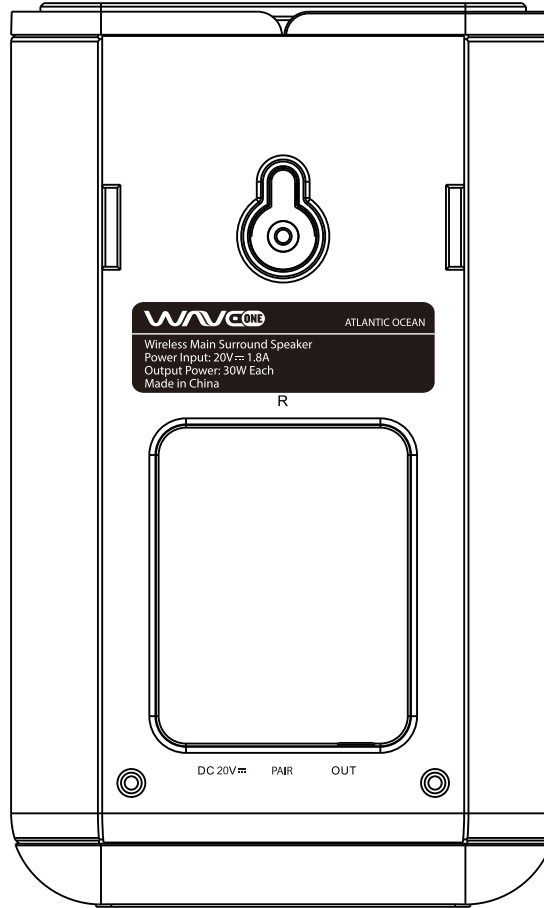

1

998 mm

TOP

logo:35x4mm

WAVCONE

Dolby Audio

WAVCONE logo:35x4.5mm

FRONT

110 mm

56 mm

S5主机后牌 69x24mm

WAVCONE ATLANTIC OCEAN  
 5.1 Channel Soundbar with Wireless Subwoofer and Surround Speakers  
 Power Input: 20V ~ 1.8A  
 Output Power: 90W  
 USB Output: 2V ~ 200mA  
 Made in China

BACK

logo:12x1.5mm

2

环绕箱后牌 50x15mm

3

低音后牌 35x25mm