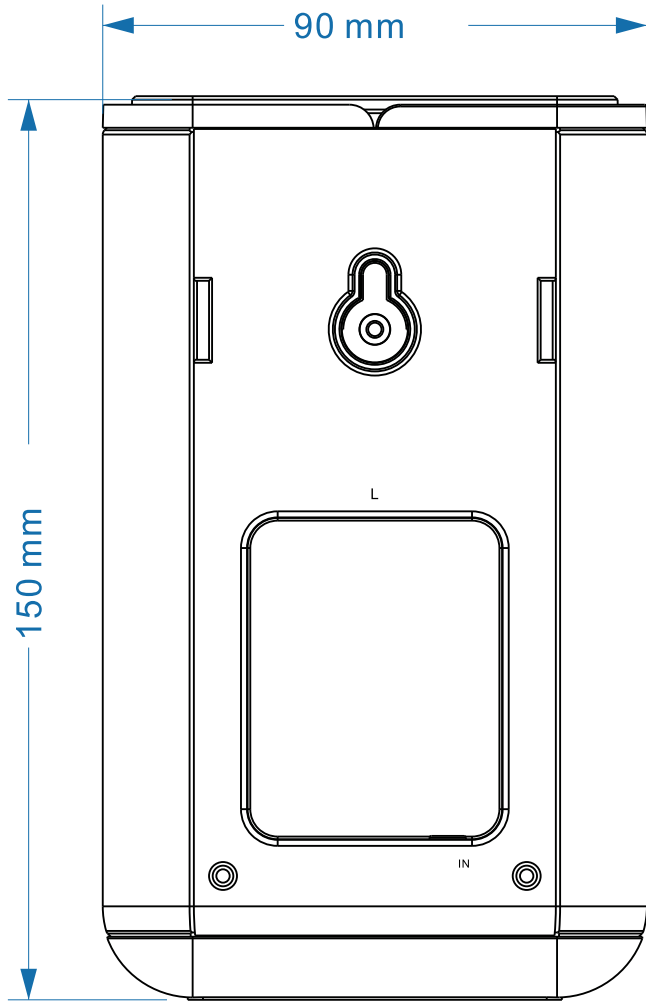

1

998 mm

TOP

logo:35x4mm

WAVCONE

Dolby Audio

WAVCONE logo:35x4.5mm

FRONT

110 mm

56 mm

S5主机后牌 69x24mm

WAVCONE ATLANTIC OCEAN  
 5.1 Channel Soundbar with Wireless Subwoofer and Surround Speakers  
 Power Input: 20V ~ 1.8A  
 Output Power: 90W  
 USB Output: 2V ~ 200mA  
 Made in China

BACK

logo:12x1.5mm

2

环绕箱后牌 50x15mm

3

低音后牌 35x25mm