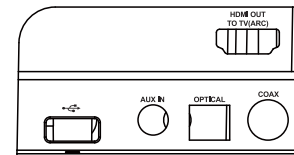

1

998 mm

TOP

logo:35x4mm

WAVCONE

Dolby Audio

WAVCONE logo:35x4.5mm

FRONT

110 mm

56 mm

S5主机后牌 69x24mm

WAVCONE ATLANTIC OCEAN
5.1 Channel Soundbar with Wireless Subwoofer and Surround Speakers
Power Input: 20V ~ 1.8A
Output Power: 90W
USB Output: 2V ~ 200mA
Made in China

BACK

logo:12x1.5mm