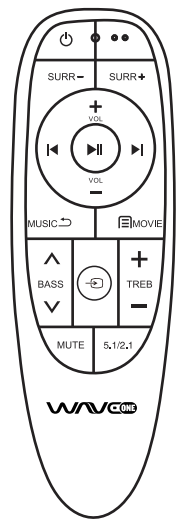

1

998 mm

TOP

logo:35x4mm

WAVCONE

Dolby Audio

WAVCONE logo:35x4.5mm

FRONT

110 mm

56 mm

S5主机后牌 69x24mm

WAVCONE ATLANTIC OCEAN
5.1 Channel Soundbar with Wireless Subwoofer and Surround Speakers
Power Input: 20V ~ 1.8A
Output Power: 90W
USB Output: 2V ~ 200mA
Made in China

BACK

logo:12x1.5mm