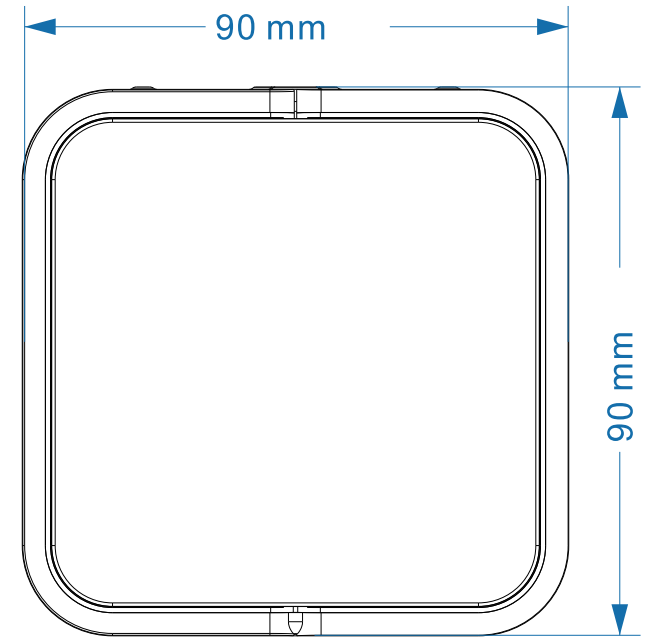

1

998 mm

TOP

logo:35x4mm

WAVCONE

Dolby Audio

WAVCONE logo:35x4.5mm

FRONT

110 mm

56 mm

S5主机后牌 69x24mm

WAVCONE ATLANTIC OCEAN  
 5.1 Channel Soundbar with Wireless Subwoofer and Surround Speakers  
 Power Input: 20V ~ 1.8A  
 Output Power: 90W  
 USB Output: 2V ~ 200mA  
 Made in China

BACK

logo:12x1.5mm

2

环绕箱后牌 50x15mm

3

低音后牌 35x25mm