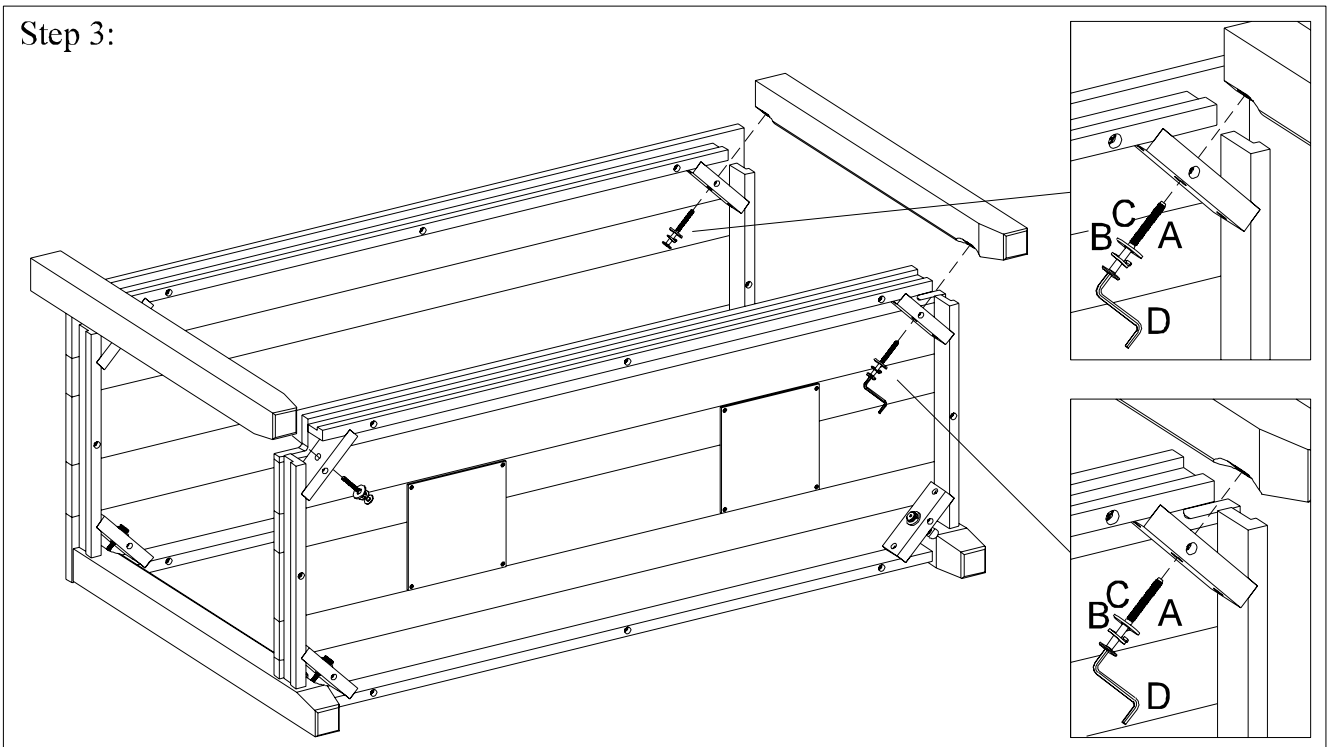

Assembly Instructions

JMSN 5600-1 - SOFA TABLE - SKU# 23805609

Code	Hardware	QTY
A	 Bolt 1/4"x80 mm	08
B	 Spring Washer	08
C	 Flat Washer 1/4"xø17 mm	08
D	 Allen Key	01

Caution: Please read all instructions carefully before starting the assembly process. These parts are cumbersome and heavy. Therefore, two people are recommended in order to prevent personal injury and insure the parts are not damaged during the assembly.

Step 1:

Screw the two legs to the console table top.

Step 2:

Turn the table so it lays on the 2 legs
Attach the shelf to the fixed legs.

Step 3:

Attach the other two legs to the table top and shelf.