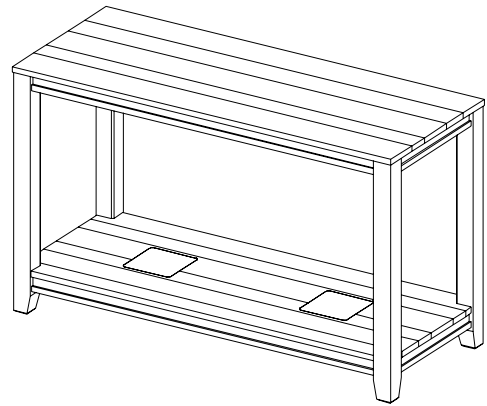

Assembly Instructions

JMSN 5600-1 - SOFA TABLE - SKU# 23805609

Code	Hardware	QTY
A	 Bolt 1/4"x80 mm	08
B	 Spring Washer	08
C	 Flat Washer 1/4"xø17 mm	08
D	 Allen Key	01

Caution: Please read all instructions carefully before starting the assembly process. These parts are cumbersome and heavy. Therefore, two people are recommended in order to prevent personal injury and insure the parts are not damaged during the assembly.

Step 1:

Screw the two legs to the console table top.

Step 2:

Turn the table so it lays on the 2 legs
Attach the shelf to the fixed legs.

Step 3:

Attach the other two legs to the table top and shelf.