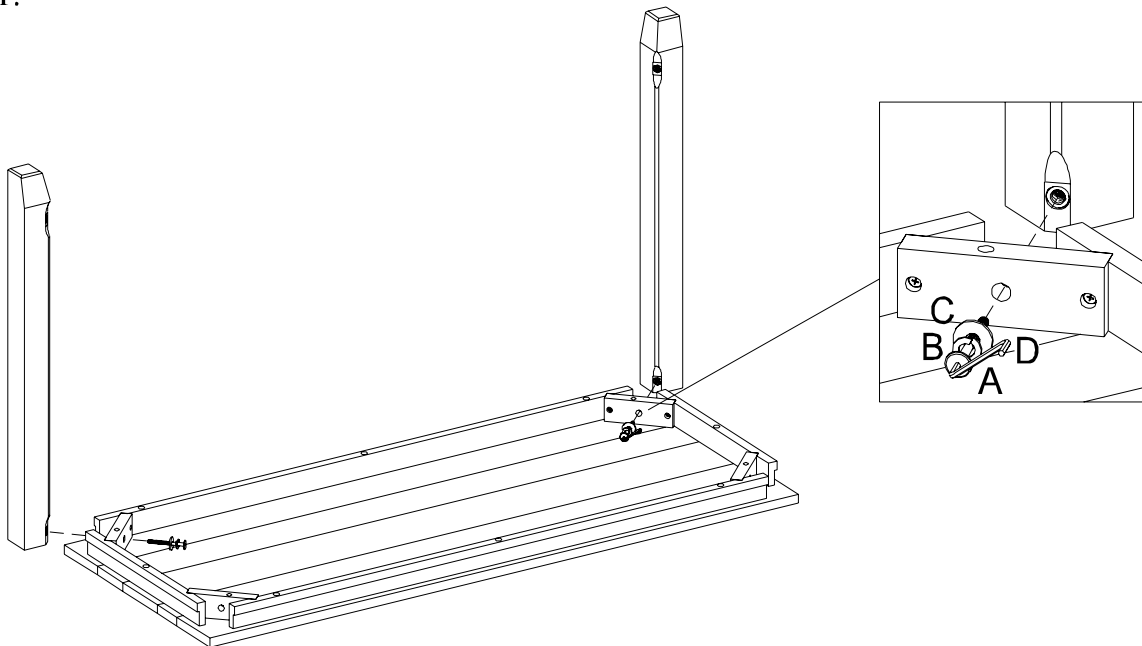

Assembly Instructions

JMSN 5600-1 - SOFA TABLE - SKU# 23805609

Code	Hardware	QTY
A	 Bolt 1/4"x80 mm	08
B	 Spring Washer	08
C	 Flat Washer 1/4"xø17 mm	08
D	 Allen Key	01

Caution: Please read all instructions carefully before starting the assembly process. These parts are cumbersome and heavy. Therefore, two people are recommended in order to prevent personal injury and insure the parts are not damaged during the assembly.

Step 1:

Screw the two legs to the console table top.

Step 2:

Turn the table so it lays on the 2 legs
Attach the shelf to the fixed legs.

Step 3:

Attach the other two legs to the table top and shelf.