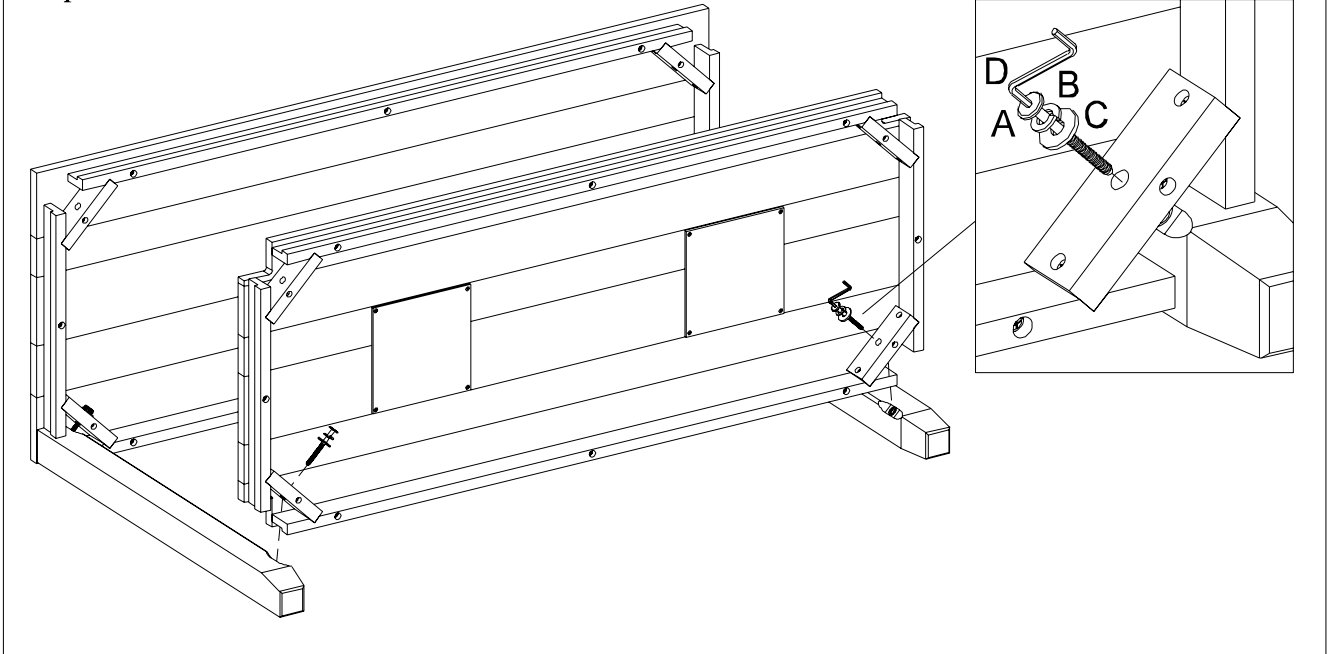

Assembly Instructions

JMSN 5600-1 - SOFA TABLE - SKU# 23805609

Code	Hardware	QTY
A	 Bolt 1/4"x80 mm	08
B	 Spring Washer	08
C	 Flat Washer 1/4"xø17 mm	08
D	 Allen Key	01

Caution: Please read all instructions carefully before starting the assembly process. These parts are cumbersome and heavy. Therefore, two people are recommended in order to prevent personal injury and insure the parts are not damaged during the assembly.

Step 1:

Screw the two legs to the console table top.

Step 2:

Turn the table so it lays on the 2 legs
Attach the shelf to the fixed legs.

Step 3:

Attach the other two legs to the table top and shelf.