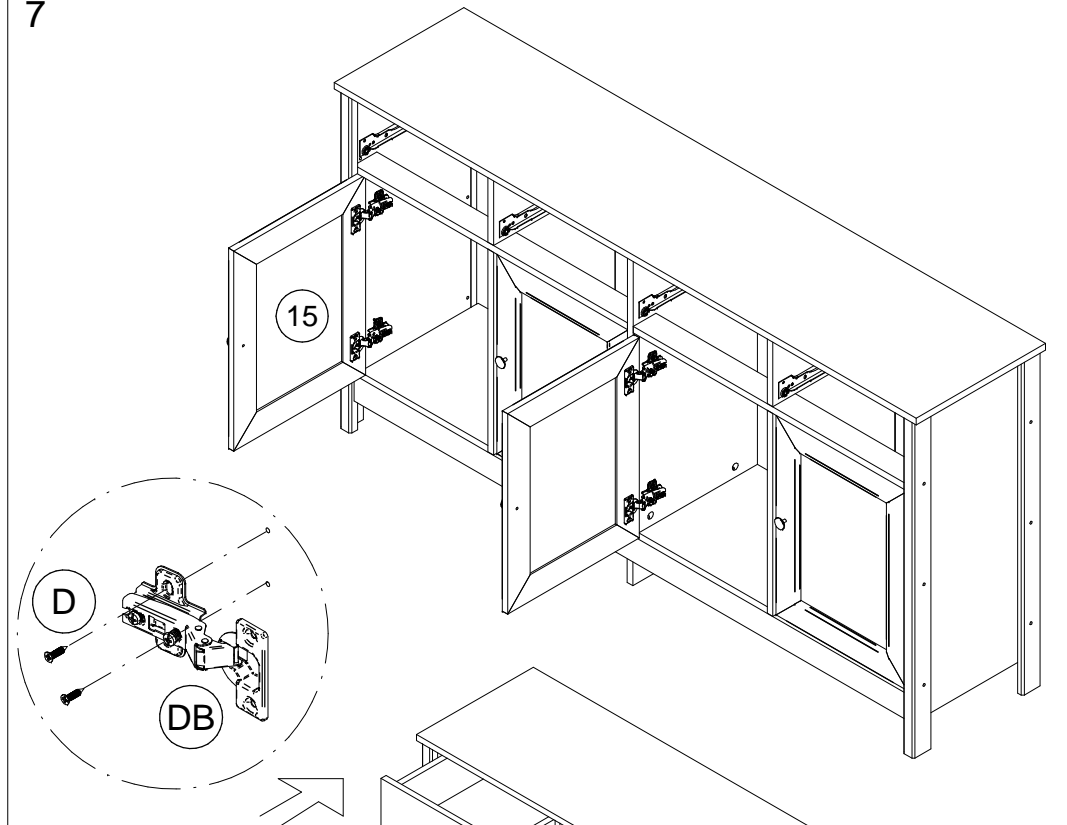

6

7

Anti-tipping
Guide Included