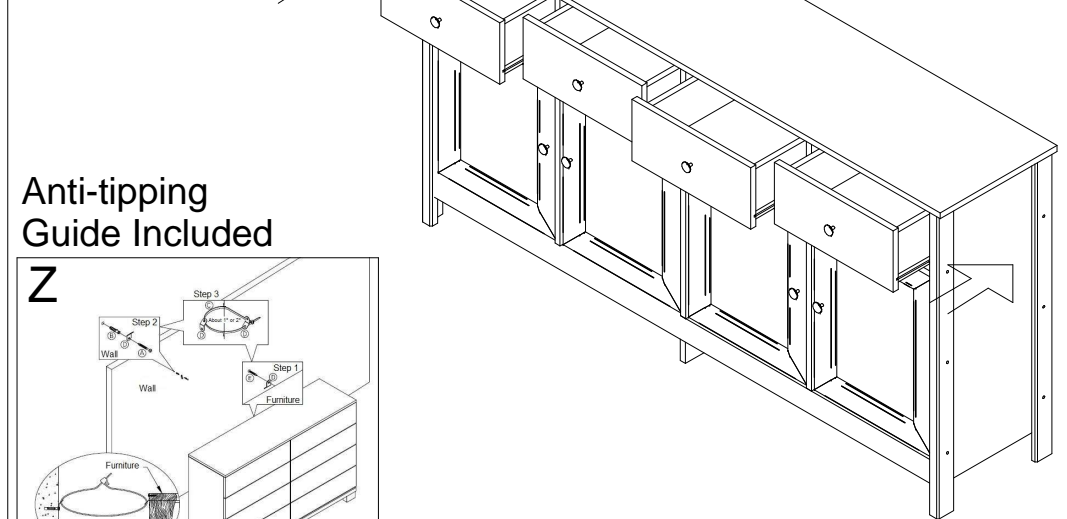

6

7

Anti-tipping
Guide Included