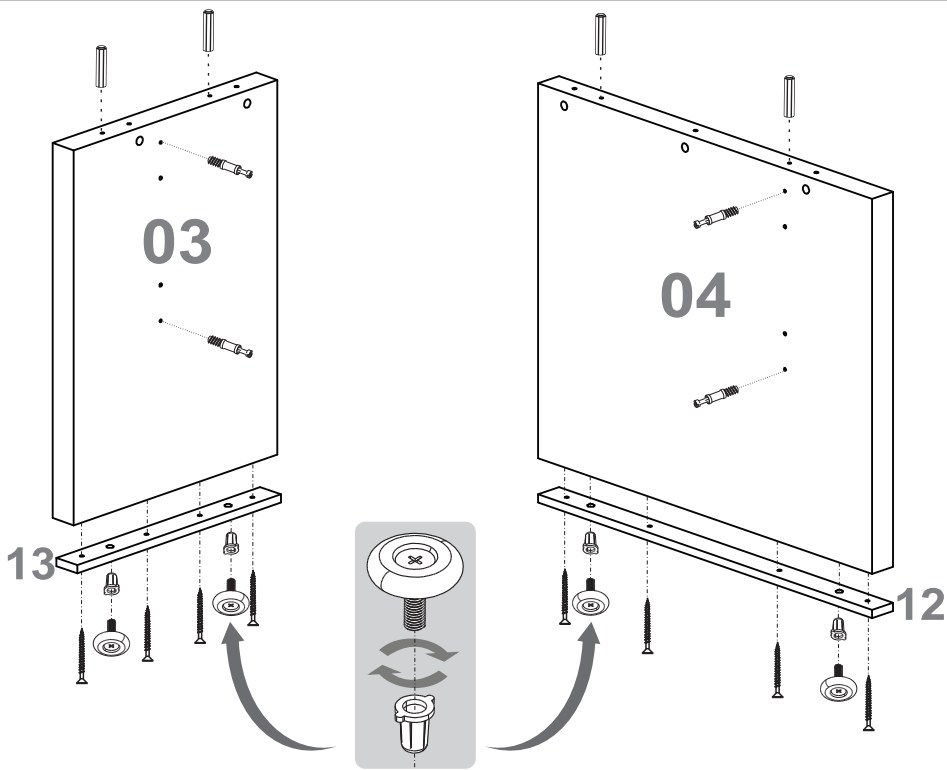

1

10X

2

5X

3

4X

4X

4X

4X

8X

4

6X

3X