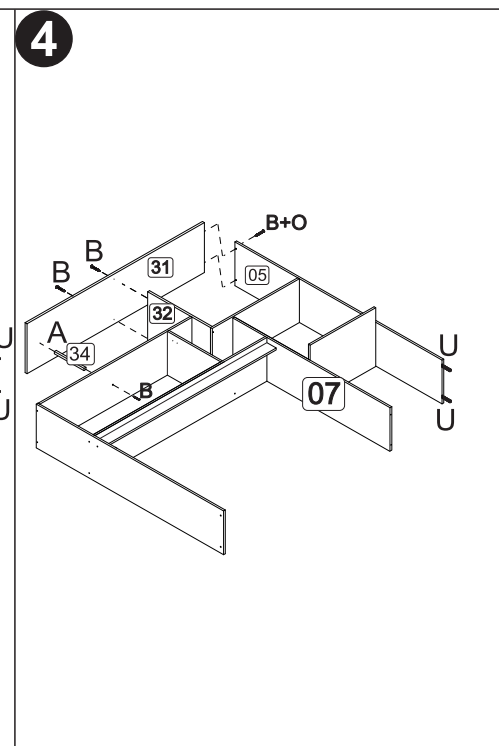

Martelo
Martillo
Hammer

Furadeira
Taladro
Drill machine