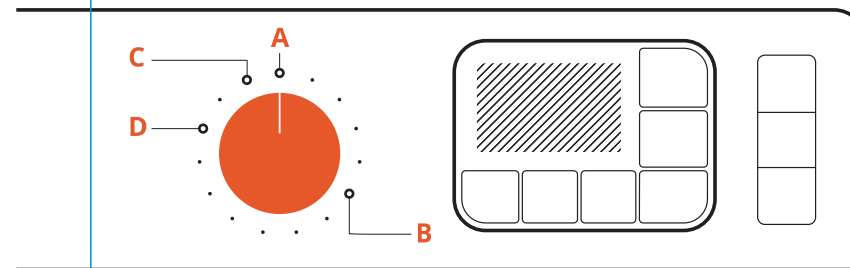

IGUAZU W&D OPP (BRAZIL)

QUICK START GUIDE PT M11 WD

COD.

PN: W11612461

STM: W11612479

REV.

Rev.B 24/NOV/2022

LEGEND

BRASTEMP orange : Pantone 7579 C

Black : Pantone Black C

cut mark

OBS.

Dimensions:

110mm x 244,5mm

Colors:

1x2

Paper:

couché 250g

Finishing:

Matte lamination (bi-axially oriented polypropylene)

2 sides

Especial cut

STATUS

Draft

Completed

INSTALANDO A LAVA & SECA

Accesse o passo a passo de instalação através do QR code, utilizando a câmera do seu celular,

ou pelo site:
brastemp.com.br/eletrodomesticos/lavaeseca-frontal

CICLOS ESPECIAIS DE LAVAGEM E SECAGEM

A

LAVAR E SECAR em 59 min

Lavar e secar poucas peças em apenas 59 minutos, deixando prontas para vestir imediatamente.

Dica: Ideal para uma troca de roupas ou 1 kg de roupas secas.

C

TIRA MANCHAS PRO

Para roupas de tecidos resistentes sujos / com manchas.

Dica: Remove mais de 50 tipos de manchas. Consulte o manual para acessar a lista de manchas indicadas.

B

ANTIBACTÉRIA

Garante a higienização das suas roupas, eliminando até 99,9% das bactérias, graças a alta temperatura de lavagem.

Dica: Confira a temperatura de lavagem para as suas peças.

D

SILENCIOSO

Esse programa opera de forma silenciosa durante todo o ciclo, incluindo a etapa de centrifugação.

Dica: Para melhor performance, utilize somente a metade da carga máxima de roupas. Ideal para lavagem noturna.

TRIPLO VAPOR

Proporciona uma limpeza profunda e um cuidado extremo as suas roupas com **3 opções de uso de vapor:**

1 **Vaporizar**

Remove odores desagradáveis e vincos sem precisar lavar e secar novamente.

2 **Lavar com vapor**

Eleva a performance da lavagem ao gerar vapor durante o ciclo.

3 **Volto Logo com vapor**

Após o término da lavagem, movimentar as roupas de forma gentil adicionando vapor.

Dica: Confira a temperatura de lavagem para as suas peças.

OPÇÕES DE LAVAGEM E SECAGEM

Secar Opções

Selecione essa opção para ajustar o tempo de secagem. As opções disponíveis são: desligado, 30 min, 1h, 1h:30 min, 2h, 3h, 4h.

Volto Logo

Após o término da lavagem, movimentar as roupas de forma gentil adicionando vapor.

Express

Selecione essa opção para reduzir o tempo de ciclo.

Temp °C

Ajusta a temperatura da água da lavagem.

Adiar Início

Programa sua lavadora para iniciar a lavagem mais tarde.

Centrifugar

Ajusta a velocidade de centrifugação.

Pré-Lavagem

Etapa anterior à fase de lavagem que aumenta a performance de limpeza das roupas.

Para selecionar a opção, pressione a tecla Express durante 3 segundos.

Importante: Utilize o compartimento de sabão dedicado a pré-lavagem.

ACOMPANHE O STATUS DA LAVAGEM PELA BARRA DE ETAPAS

Dica: Durante a lavagem, é possível adicionar mais roupas enquanto o aviso estiver visível.

ABASTECENDO O DISPENSER

AMACIANTE

Pó / Líquido

SABÃO PARA PRÉ-LAVAGEM

Pó / Líquido

Compartimento de sabão dedicado a pré-lavagem de roupas encardidas ou muito sujas.

Utilize esse compartimento quando a opção pré-lavagem for selecionada.

SABÃO

Pó / Líquido
Alvejante sem cloro em pó

IMPORTANTE: Não use alvejante com cloro e vinagre neste produto.

BRASTEMP