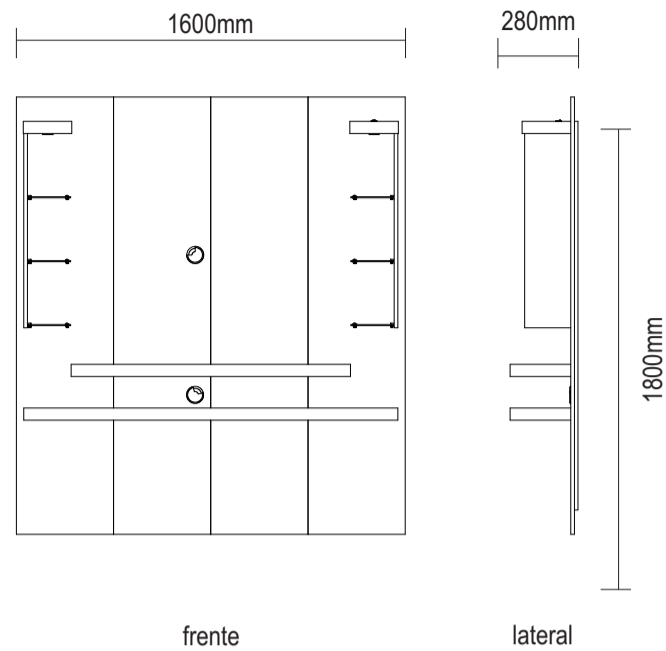

frente

lateral

Lista de Materiais

Lista de Materiales/ Hardware List

A		Cavilha	18
B		Minifix	04
C		Tambor	04
D		Tapa Furo Adesivo	04
E		Parafuso Ø3,5x40mm CP	10
F		Parafuso Ø3,5x12mm CC	18
G		Parafuso Ø3,5x20mm CP	24
H		Parafuso Ø4,0x14mm CP	18
I		Parafuso 5,5x65mm Cab 13	06
J		Parafuso Ø4,0x30mm CP	04

K		Cola	01
L		Bucha Ø8mm	06
M		Chapa reta 50x13mm	09
N		Parafuso Ø7,0x50mm	08
O		Chave Zeta	01
P		Suporte Vidro	18
Q		Kit Luminaria	01
R		Passa Fio Ø60mm	02