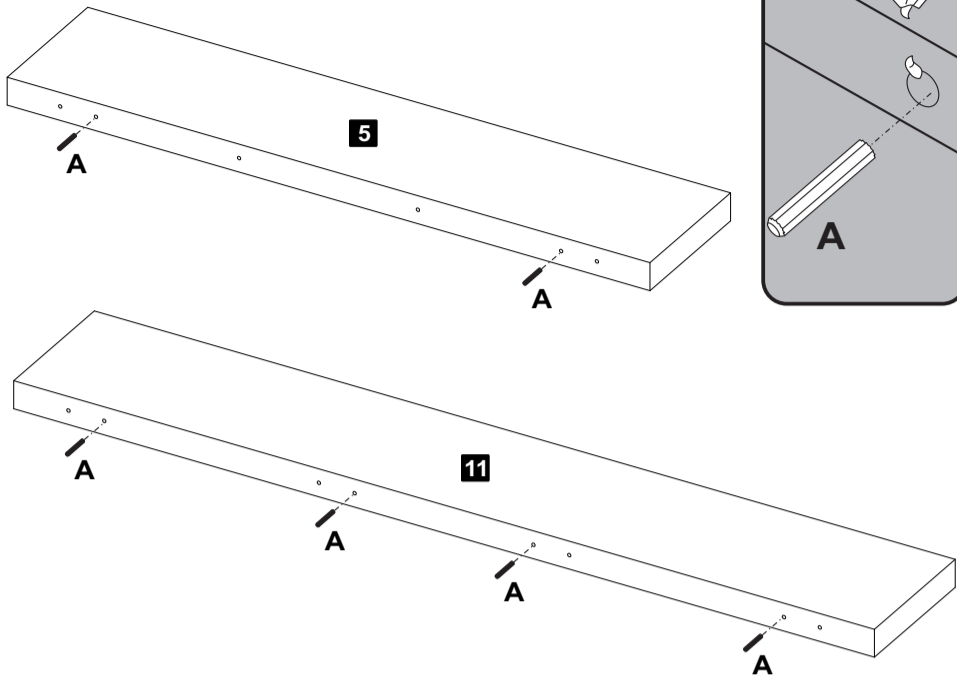

1 Passo
Paso
Step

A Cavilha 06