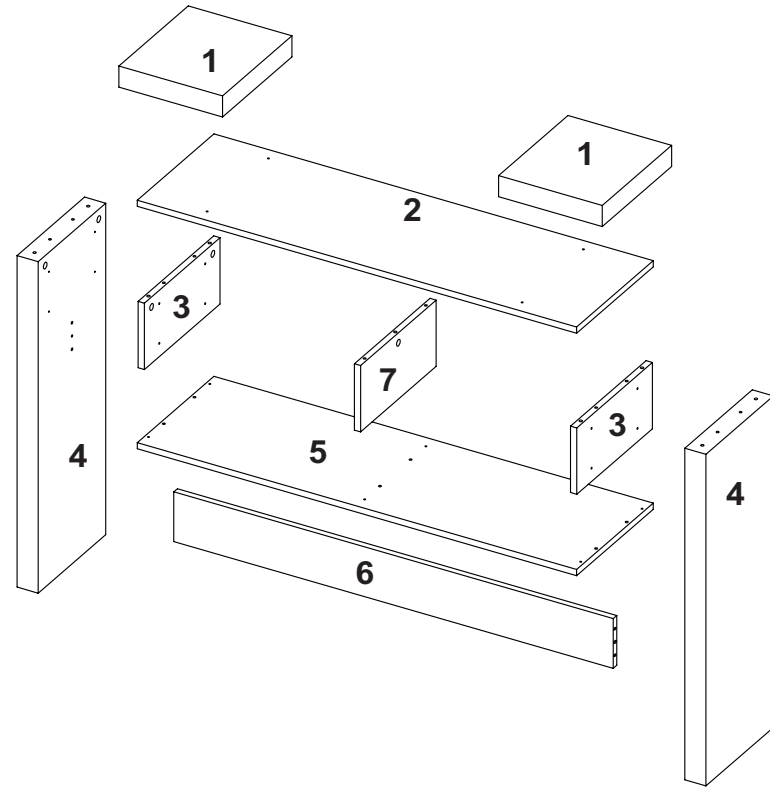

6 Passo
Passo
Step

7 Passo
Passo
Step

4 Passo
Passo
Step

5 Passo
Passo
Step

Denominação	Denominación	Description
1-Tampo menor (250x290x50mm)	1-Tapa menor	1-Small top
2-Tampo (1060x320x15mm)	2-Tapa	2-Top
3-Lateral (160x316x15mm)	3-Lateral	3-Side
4-Lateral externa (800x282x50mm)	4-Lateral externa	4-External side
5-Base (1060x320x15mm)	5-Base	5-Base
6-Travessa (1060x120x15mm)	6-Travessaño	6-Crosspiece
7-Divisão (160x316x15mm)	7-División	7-Partition