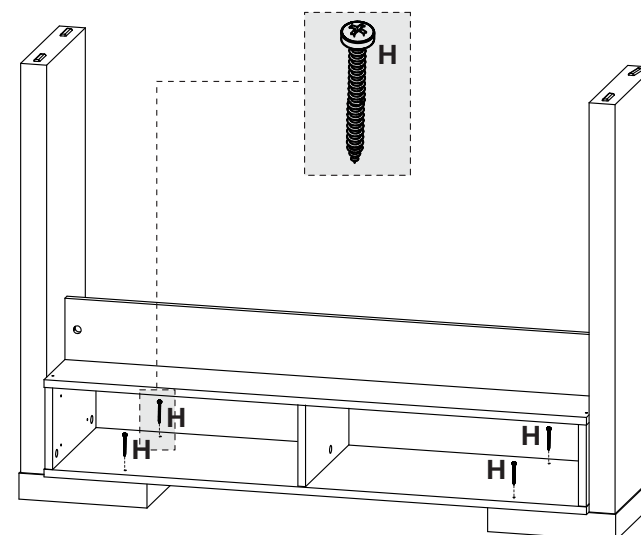

6 Passo
Passo
Step

7 Passo
Passo
Step

4 Passo
Passo
Step

5 Passo
Passo
Step

Denominação	Denominación	Description
1-Tampo menor (250x290x50mm)	1-Tapa menor	1-Small top
2-Tampo (1060x320x15mm)	2-Tapa	2-Top
3-Lateral (160x316x15mm)	3-Lateral	3-Side
4-Lateral externa (800x282x50mm)	4-Lateral externa	4-External side
5-Base (1060x320x15mm)	5-Base	5-Base
6-Travessa (1060x120x15mm)	6-Travessaño	6-Crosspiece
7-Divisão (160x316x15mm)	7-División	7-Partition