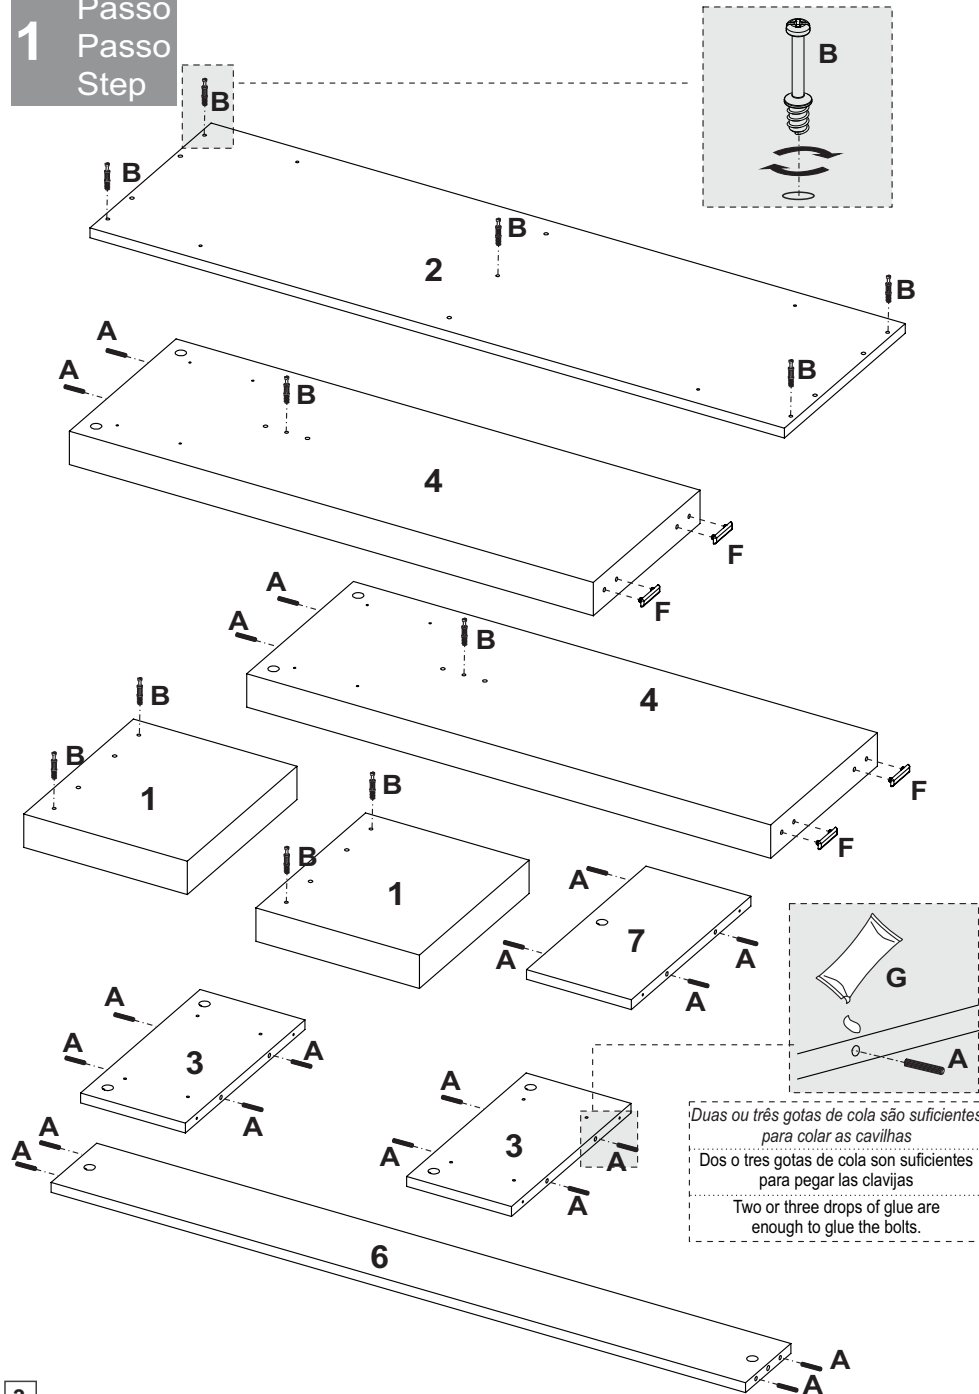

1 Passo
Passo
Step