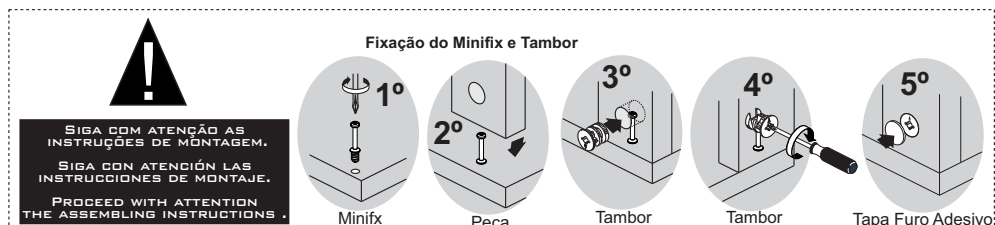

For cleaning, use a dry and soft cloth. Do not use abrasive materials or alcohol.

Lista de Materiais

Lista de Materiales/ Hardware List

A		Cavilha	20
B		Minifix	11
C		Tambor	11
D		Tapa Furo Adesivo	7
E		Parafuso Ø3,5x40mm CP	14
F		Sapata Reta	4
G		Cola	1
H		Parafuso Ø3,5x25mm CP	4

6 Passo
Passo
Step

7 Passo
Passo
Step

4 Passo
Passo
Step

5 Passo
Passo
Step

Denominação	Denominación	Description
1-Tampo menor (250x290x50mm)	1-Tapa menor	1-Small top
2-Tampo (1060x320x15mm)	2-Tapa	2-Top
3-Lateral (160x316x15mm)	3-Lateral	3-Side
4-Lateral externa (800x282x50mm)	4-Lateral externa	4-External side
5-Base (1060x320x15mm)	5-Base	5-Base
6-Travessa (1060x120x15mm)	6-Travessaño	6-Crosspiece
7-Divisão (160x316x15mm)	7-División	7-Partition