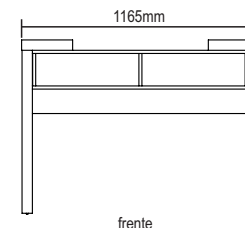

A **Artely** declara a garantia nula e sem efeito se o produto for alterado, adulterado, molhado ou consertado e ainda pela prática de montagem inadequada ou mau uso. Também será considerada nula em casos de força maior, como aqueles causados por agentes da Natureza (chuvas, incêndios, excesso de umidade...) e eventos externos como objetos arrastados sobre a superfície do móvel (ex.: TV, DVD, aparelho de som, objetos decorativos...).

Para exercer seus direitos de comprador é importante que antes de montar seu produto você leia com atenção as instruções de cada passo do manual de montagem que acompanha o móvel.

Caso o produto não esteja em conformidade, entre em contato com a loja onde efetuou a compra ou com o nosso Serviço de Atendimento ao Cliente através do e-mail assistencia@artely.com.br ou pelo fone 41 3381 5000 e faça sua reclamação, apontando os defeitos técnicos observados, que teremos o maior prazer em atendê-lo. Para agilizar o seu atendimento, tenha sempre em mãos o manual de montagem com os respectivos números das peças defeituosas, conforme descritas no manual.

frente