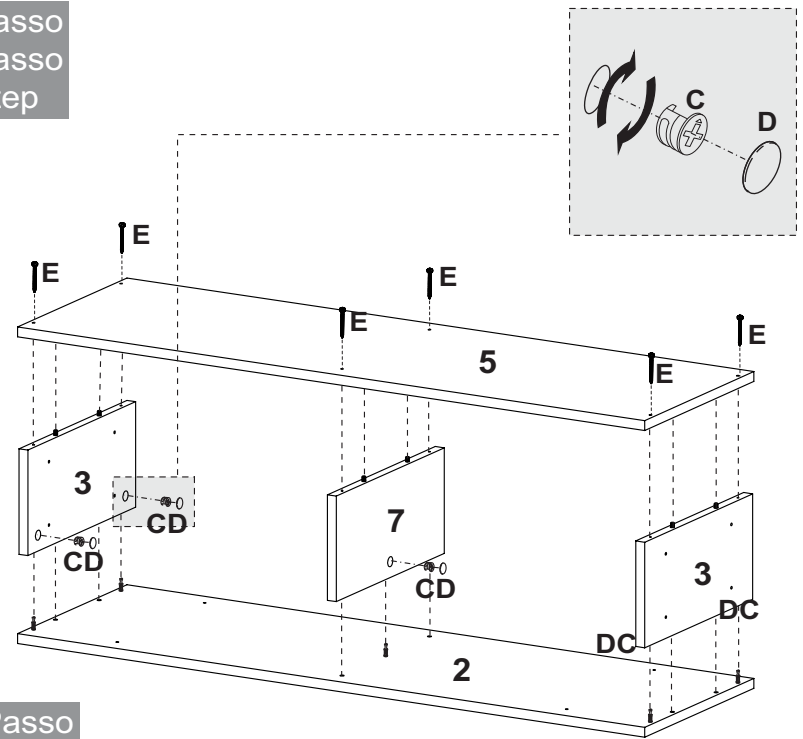

2 Passo
Passo
Step

3 Passo
Passo
Step